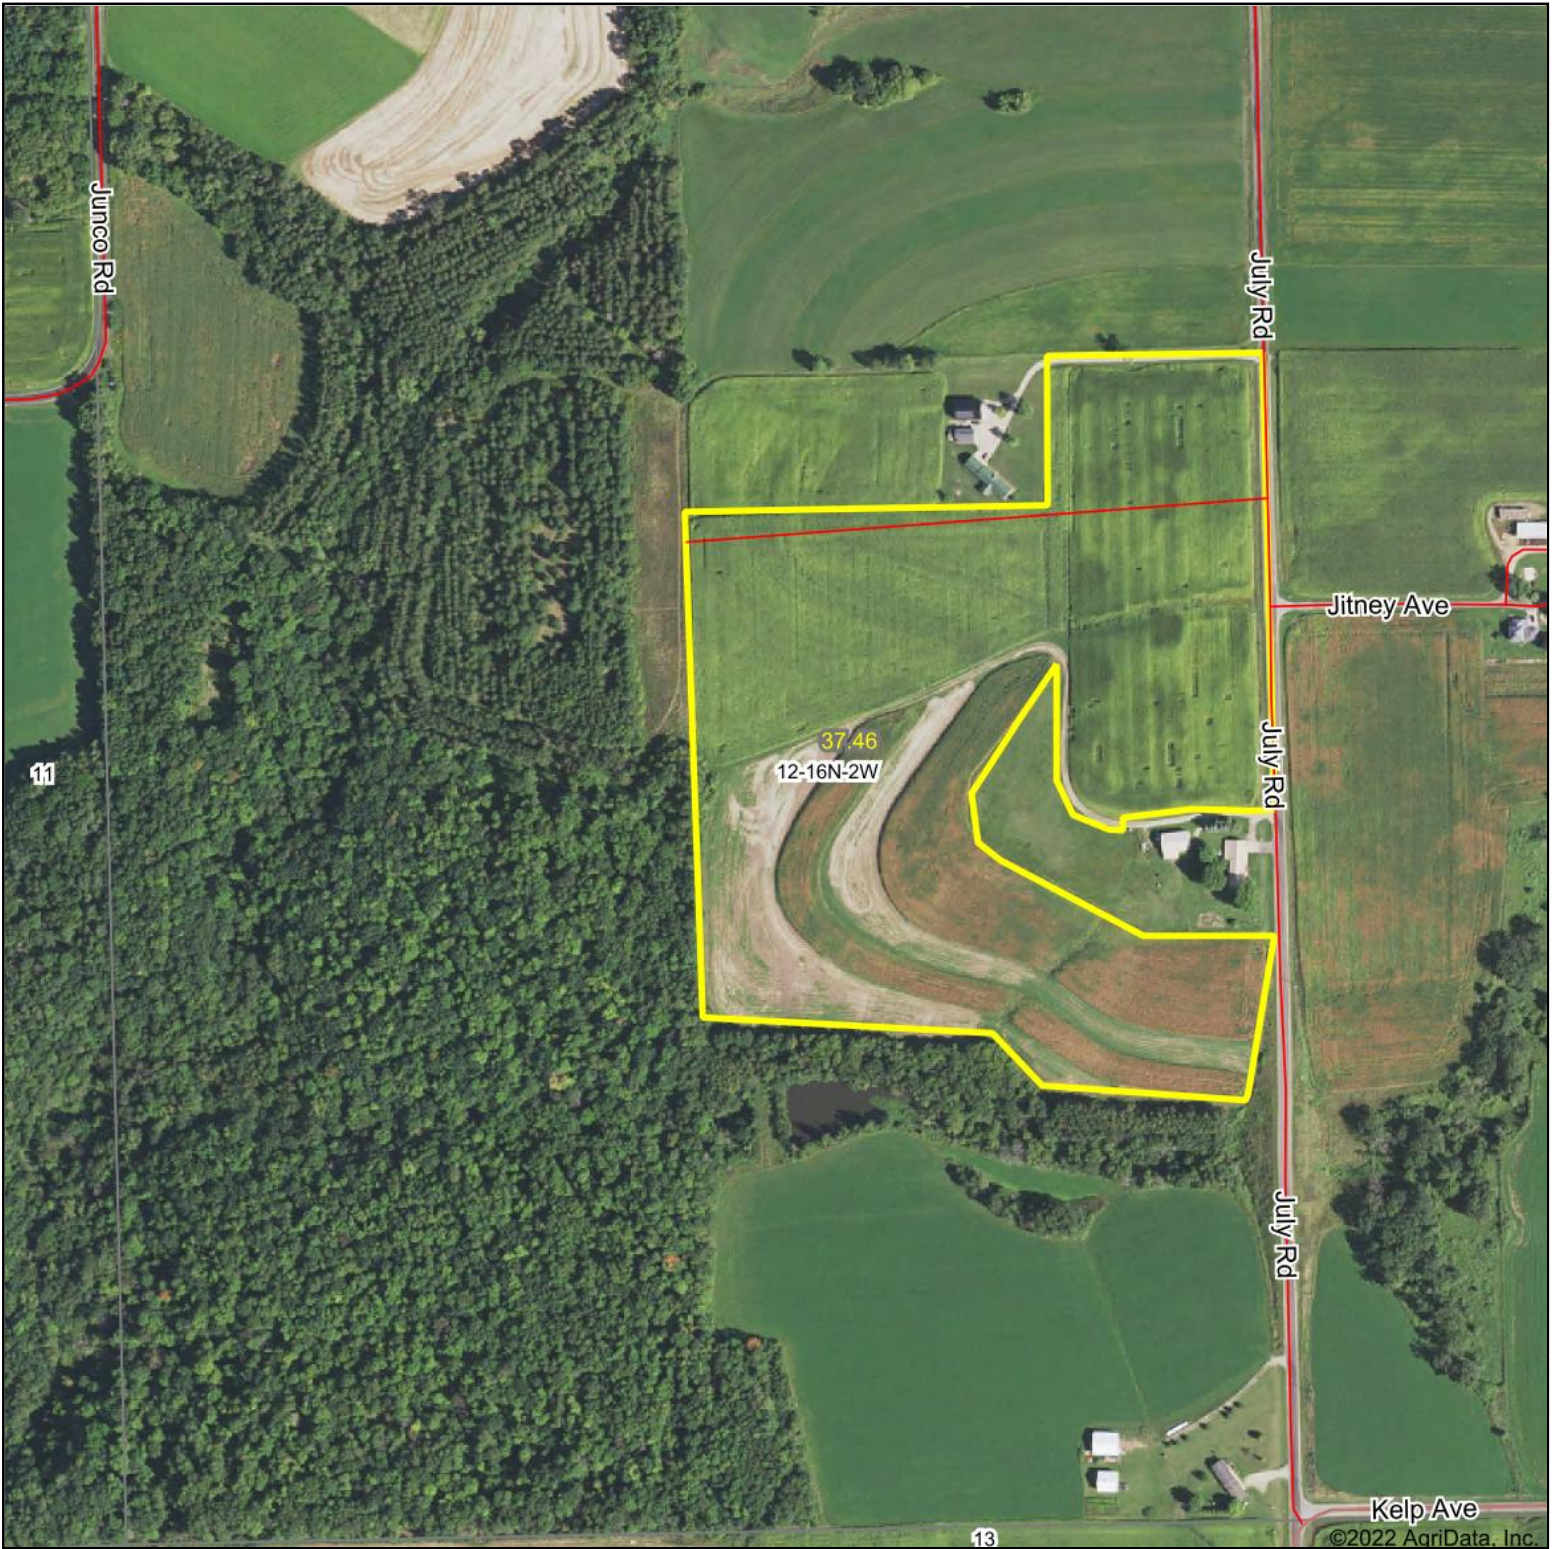

Aerial Map

©2022 AgriData, Inc.

Map Center: 43° 52' 31.48, -90° 33' 58.01

12-16N-2W
Monroe County
Wisconsin

1/10/2022

Maps Provided By:

© AgriData, Inc. 2021

www.AgriDataInc.com